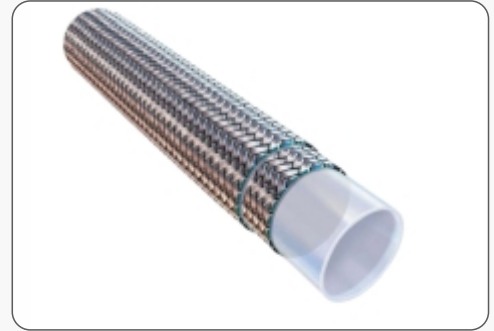

PTFE HOSE WITH S. S. BRAIDING

Temp. - 60°C to + 260°C

**Convuluted PTFE
Single Braided SS 304**

**Smooth Bore PTFE Single
Braided SS 303 /304**

**Smooth Bore PTFE Double
Braided SS 303 /304**

Temperature:

- 60°C to + 260° C

Colour :

Outer cover - Silver, Inner layer - Transparent

Application:

Mold Press, Filling Equipment
Paint Spray, Sanitary Transfer
Adhesive Conveying, Acid Transfer
Steam Transfer, Feed Lines
Instrumentation Panels, Solvent Transfer
Oil Supply Lines

Standards :

SAE J517-100R14

Features:

P.T.F.E hose has an Excellent Temperature Characteristics both in High & Low Temperature.
Inert to virtually all chemicals
Non Contamination Properties
Low Coefficient of Friction & Resists Deterioration
Resistant to Weathering / Aging
Unaffected by UV Light
Resistant to Oxidation,
Surface Fouling & Discoloration
Non flammable & Light Weight
Superior Flex Fatigue Life
Can be Autoclaved & Sterilized
Low Permeability
Unlimited Shelf Life